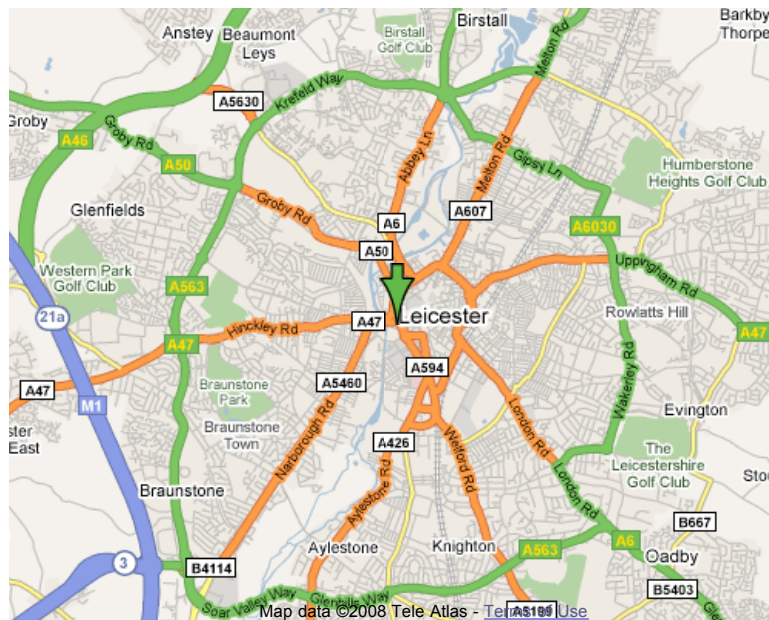

Privacy
IHG takes your privacy seriously and works to protect you.

Security
All personal information you provide is encrypted and secure.

Transportation to and from Hotel

Nottingham East Midlands (EMA)

- Distance: 35 KM / 21.75 MI South to Hotel
Taxi Charge (one way): £25.00 (GBP)
Time by taxi: 30 mins.

Birmingham International (BHX)

- Distance: 48 KM / 29.83 MI East to Hotel
Taxi Charge (one way): £35.00 (GBP)
Time by taxi: 45 mins.
Train Charge (one way): £10.00 (GBP)
Time by train: 1 hr
Take M6 south / east (London), then M69 to Leicester. Jct 21 of M69/M1 take A5460 to city centre, follow for 5km.

London-Heathrow (LHR)

- Distance: 130 KM / 80.78 MI North to Hotel
Taxi Charge (one way): £100.00 (GBP)
Time by taxi: 1.5 hrs.
Train Charge (one way): £30.00 (GBP)
Time by train: 2 hrs.
M4 go west (one junction) to M25. Go north on M25 and exit to M1 at junction 21. Go north to Leicester and exit M1 at M69/junction 21. Follow A5460 to city centre for approx. 5km.

Train

- Station Name: Leicester
Distance: 3 KM / 1.86 MI

Driving Directions

M1 JUNCTION 21, FOLLOW A5460 ONTO CITY CENTRE, FOLLOW SIGNS FOR "CASTLE PARK". HOTEL IS AT 3 MILES FROM MOTORWAY.